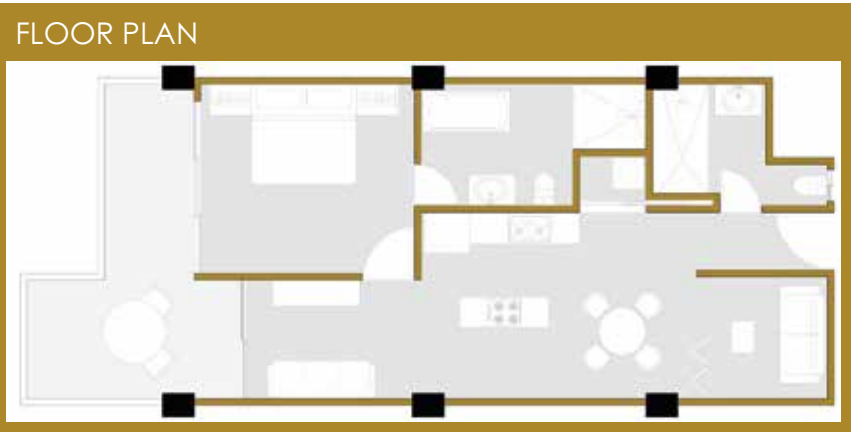

RENDERS

FLOOR PLAN

2B+Flex

3 Bath

197.94 m²
2130.6 sqft

A modern living room interior featuring a large, wall-mounted television displaying a colorful interface. In the foreground, a grey textured sofa is adorned with white patterned pillows. To the right, a wooden console table holds a lamp, a small potted plant, and a decorative brass pot. The background shows a dining area with a white marble island and grey chairs, all under a ceiling with recessed lights and a wooden fan. The overall aesthetic is clean and contemporary.

CORAL Y DELFÍN

CORAL

FLOOR PLAN

1B+Flex

2 Bath

101.60 m²
1093.6 sqft

RENDERS

DELFIN

FLOOR PLAN

1B+Flex

2 Bath

90.22 m²
971.1 sqft

RENDERS

ESTRELLA Y FLOR

ESTRELLA

1B+Flex

2 Bath

90.22 m²
971.1 sqft

RENDERS

FLOOR

FLOOR PLAN

1B+Flex

2 Bath

101.60 m²
1093.6 sqft