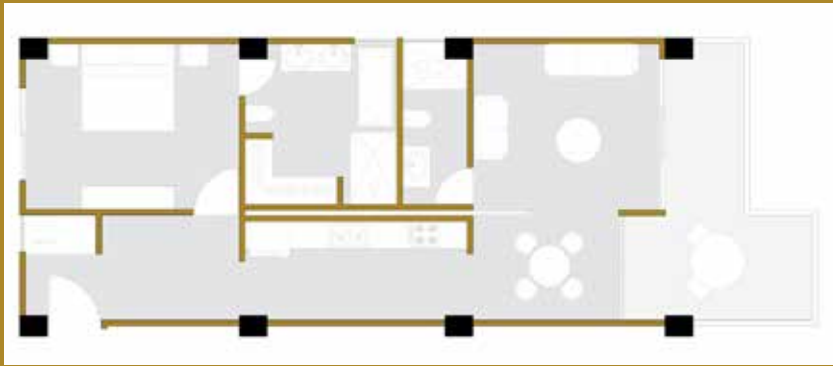

ARENA Y BRISA

RENDERS

FLOOR PLAN

ARENA

2B+Flex

3 Bath

197.94 m²
2130.6 sqft

BRISA

RENDERS

FLOOR PLAN

2B+Flex

3 Bath

197.94 m²
2130.6 sqft

A modern living room interior featuring a large, wall-mounted television displaying a colorful interface. In the foreground, a grey textured sofa is adorned with white patterned pillows. To the right, a wooden console table holds a lamp, a small potted plant, and a decorative brass pot. The background shows a dining area with a white marble island and grey chairs, all under a ceiling with recessed lights and a wooden fan. The overall aesthetic is clean and contemporary.

2 Bath

90.22 m²
971.1 sqft

RENDERS

FLOOR

FLOOR PLAN

1B+Flex

2 Bath

101.60 m²
1093.6 sqft