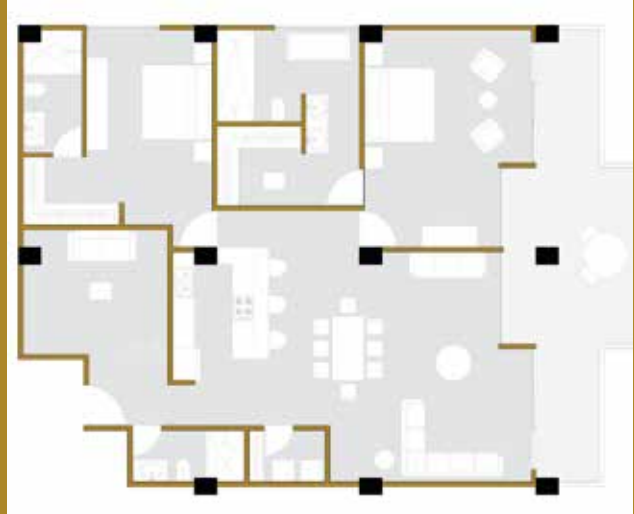

A modern dining room interior featuring a large, rectangular table with a white marble top and dark wood legs. The table is surrounded by grey upholstered chairs with wooden legs. A central vase with yellow flowers sits on the table. In the background, a kitchen area is visible with a white countertop, a wooden backsplash, and a stainless steel refrigerator. A large wooden ceiling fan with a light fixture is mounted on the ceiling. A framed abstract artwork is on the wall to the left. The overall aesthetic is clean and contemporary.

ARENA Y BRISA

RENDERS

FLOOR PLAN

ARENA

2B+Flex

3 Bath

197.94 m²
2130.6 sqft

BRISA

RENDERS

FLOOR PLAN

2B+Flex

3 Bath

197.94 m²
2130.6 sqft

A modern living room interior featuring a large, wall-mounted television displaying a colorful interface. In the foreground, a grey textured sofa is adorned with white patterned pillows. To the right, a wooden console table holds a lamp, a small potted plant, and a decorative brass pot. The background shows a dining area with a white marble island and grey chairs, all under a ceiling with recessed lights and a wooden fan. The overall aesthetic is clean and contemporary.

CORAL Y DELFÍN

CORAL

FLOOR PLAN

1B+Flex

2 Bath

101.60 m²
1093.6 sqft

RENDERS

DELFIN