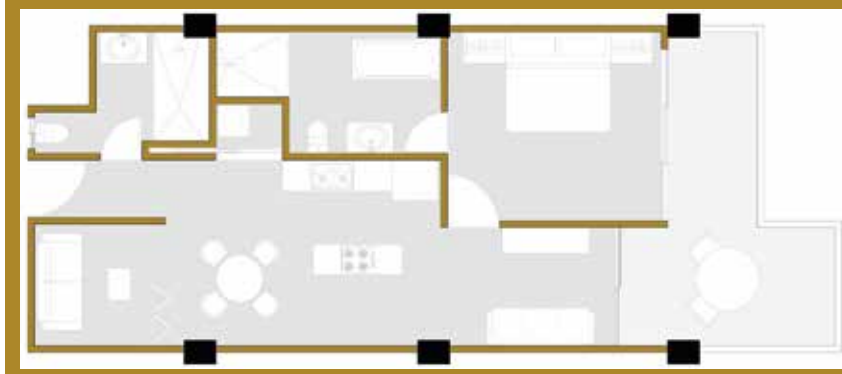

RENDERS

FLOOR PLAN

2B+Flex

3 Bath

197.94 m²
2130.6 sqft

A modern living room interior featuring a large, wall-mounted television displaying a colorful interface. In the foreground, a grey textured sofa is adorned with white patterned pillows. To the right, a wooden console table holds a lamp, a small potted plant, and a decorative brass pot. The background shows a dining area with a white marble island and grey chairs, all under a ceiling with recessed lights and a wooden fan. The overall aesthetic is clean and contemporary.

CORAL Y DELFÍN

CORAL

FLOOR PLAN

1B+Flex

2 Bath

101.60 m²
1093.6 sqft

RENDERS

DELFIN

FLOOR PLAN

1B+Flex

2 Bath

90.22 m²
971.1 sqft

RENDERS

ESTRELLA Y FLOR

ESTRELLA

1B+Flex

2 Bath

90.22 m²
971.1 sqft

RENDERS

FLOOR

FLOOR PLAN

1B+Flex

2 Bath

101.60 m²
1093.6 sqft