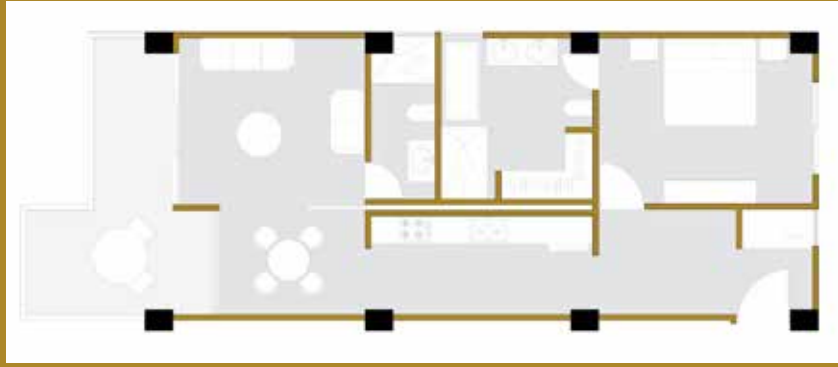

ARENA Y BRISA

RENDERS

FLOOR PLAN

ARENA

2B+Flex

3 Bath

197.94 m²
2130.6 sqft

BRISA

RENDERS

FLOOR PLAN

2B+Flex

3 Bath

197.94 m²
2130.6 sqft

A modern living room interior featuring a large, wall-mounted television displaying a colorful interface. In the foreground, a grey textured sofa is adorned with white patterned pillows. To the right, a wooden console table holds a lamp, a small potted plant, and a decorative brass pot. The background shows a dining area with a white marble island and grey chairs, all under a ceiling with recessed lights and a wooden fan. The overall aesthetic is clean and contemporary.

CORAL Y DELFÍN

CORAL

FLOOR PLAN

1B+Flex

2 Bath

101.60 m²
1093.6 sqft

RENDERS

DELFIN