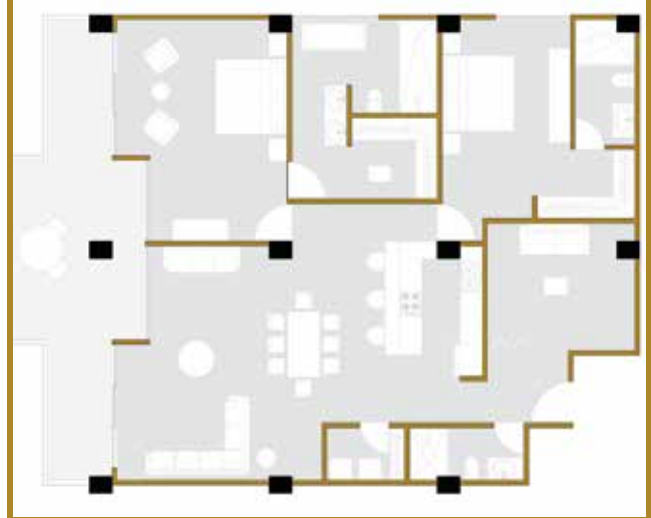

A modern dining room interior featuring a large, rectangular table with a white marble top and dark wood legs. The table is surrounded by grey upholstered chairs with wooden legs. A central vase with yellow flowers sits on the table. In the background, a kitchen area is visible with a white countertop, a wooden backsplash, and a stainless steel refrigerator. A large wooden ceiling fan with a light fixture is mounted on the ceiling. A framed abstract artwork is on the wall to the left. The overall aesthetic is clean and contemporary.

ARENA Y BRISA

RENDERS

FLOOR PLAN

ARENA

2B+Flex

3 Bath

197.94 m²
2130.6 sqft

BRISA

RENDERS

FLOOR PLAN

2B+Flex

3 Bath

197.94 m²
2130.6 sqft

A modern living room interior featuring a large, wall-mounted television displaying a colorful interface. In the foreground, a grey textured sofa is adorned with white patterned pillows. To the right, a wooden console table holds a lamp, a small potted plant, and a decorative brass pot. The background shows a dining area with a white marble island and grey chairs, all under a ceiling with recessed lights and a wooden fan. The overall aesthetic is clean and contemporary.

CORAL Y DELFÍN

CORAL

FLOOR PLAN

1B+Flex

2 Bath

101.60 m²
1093.6 sqft

RENDERS

DELFIN