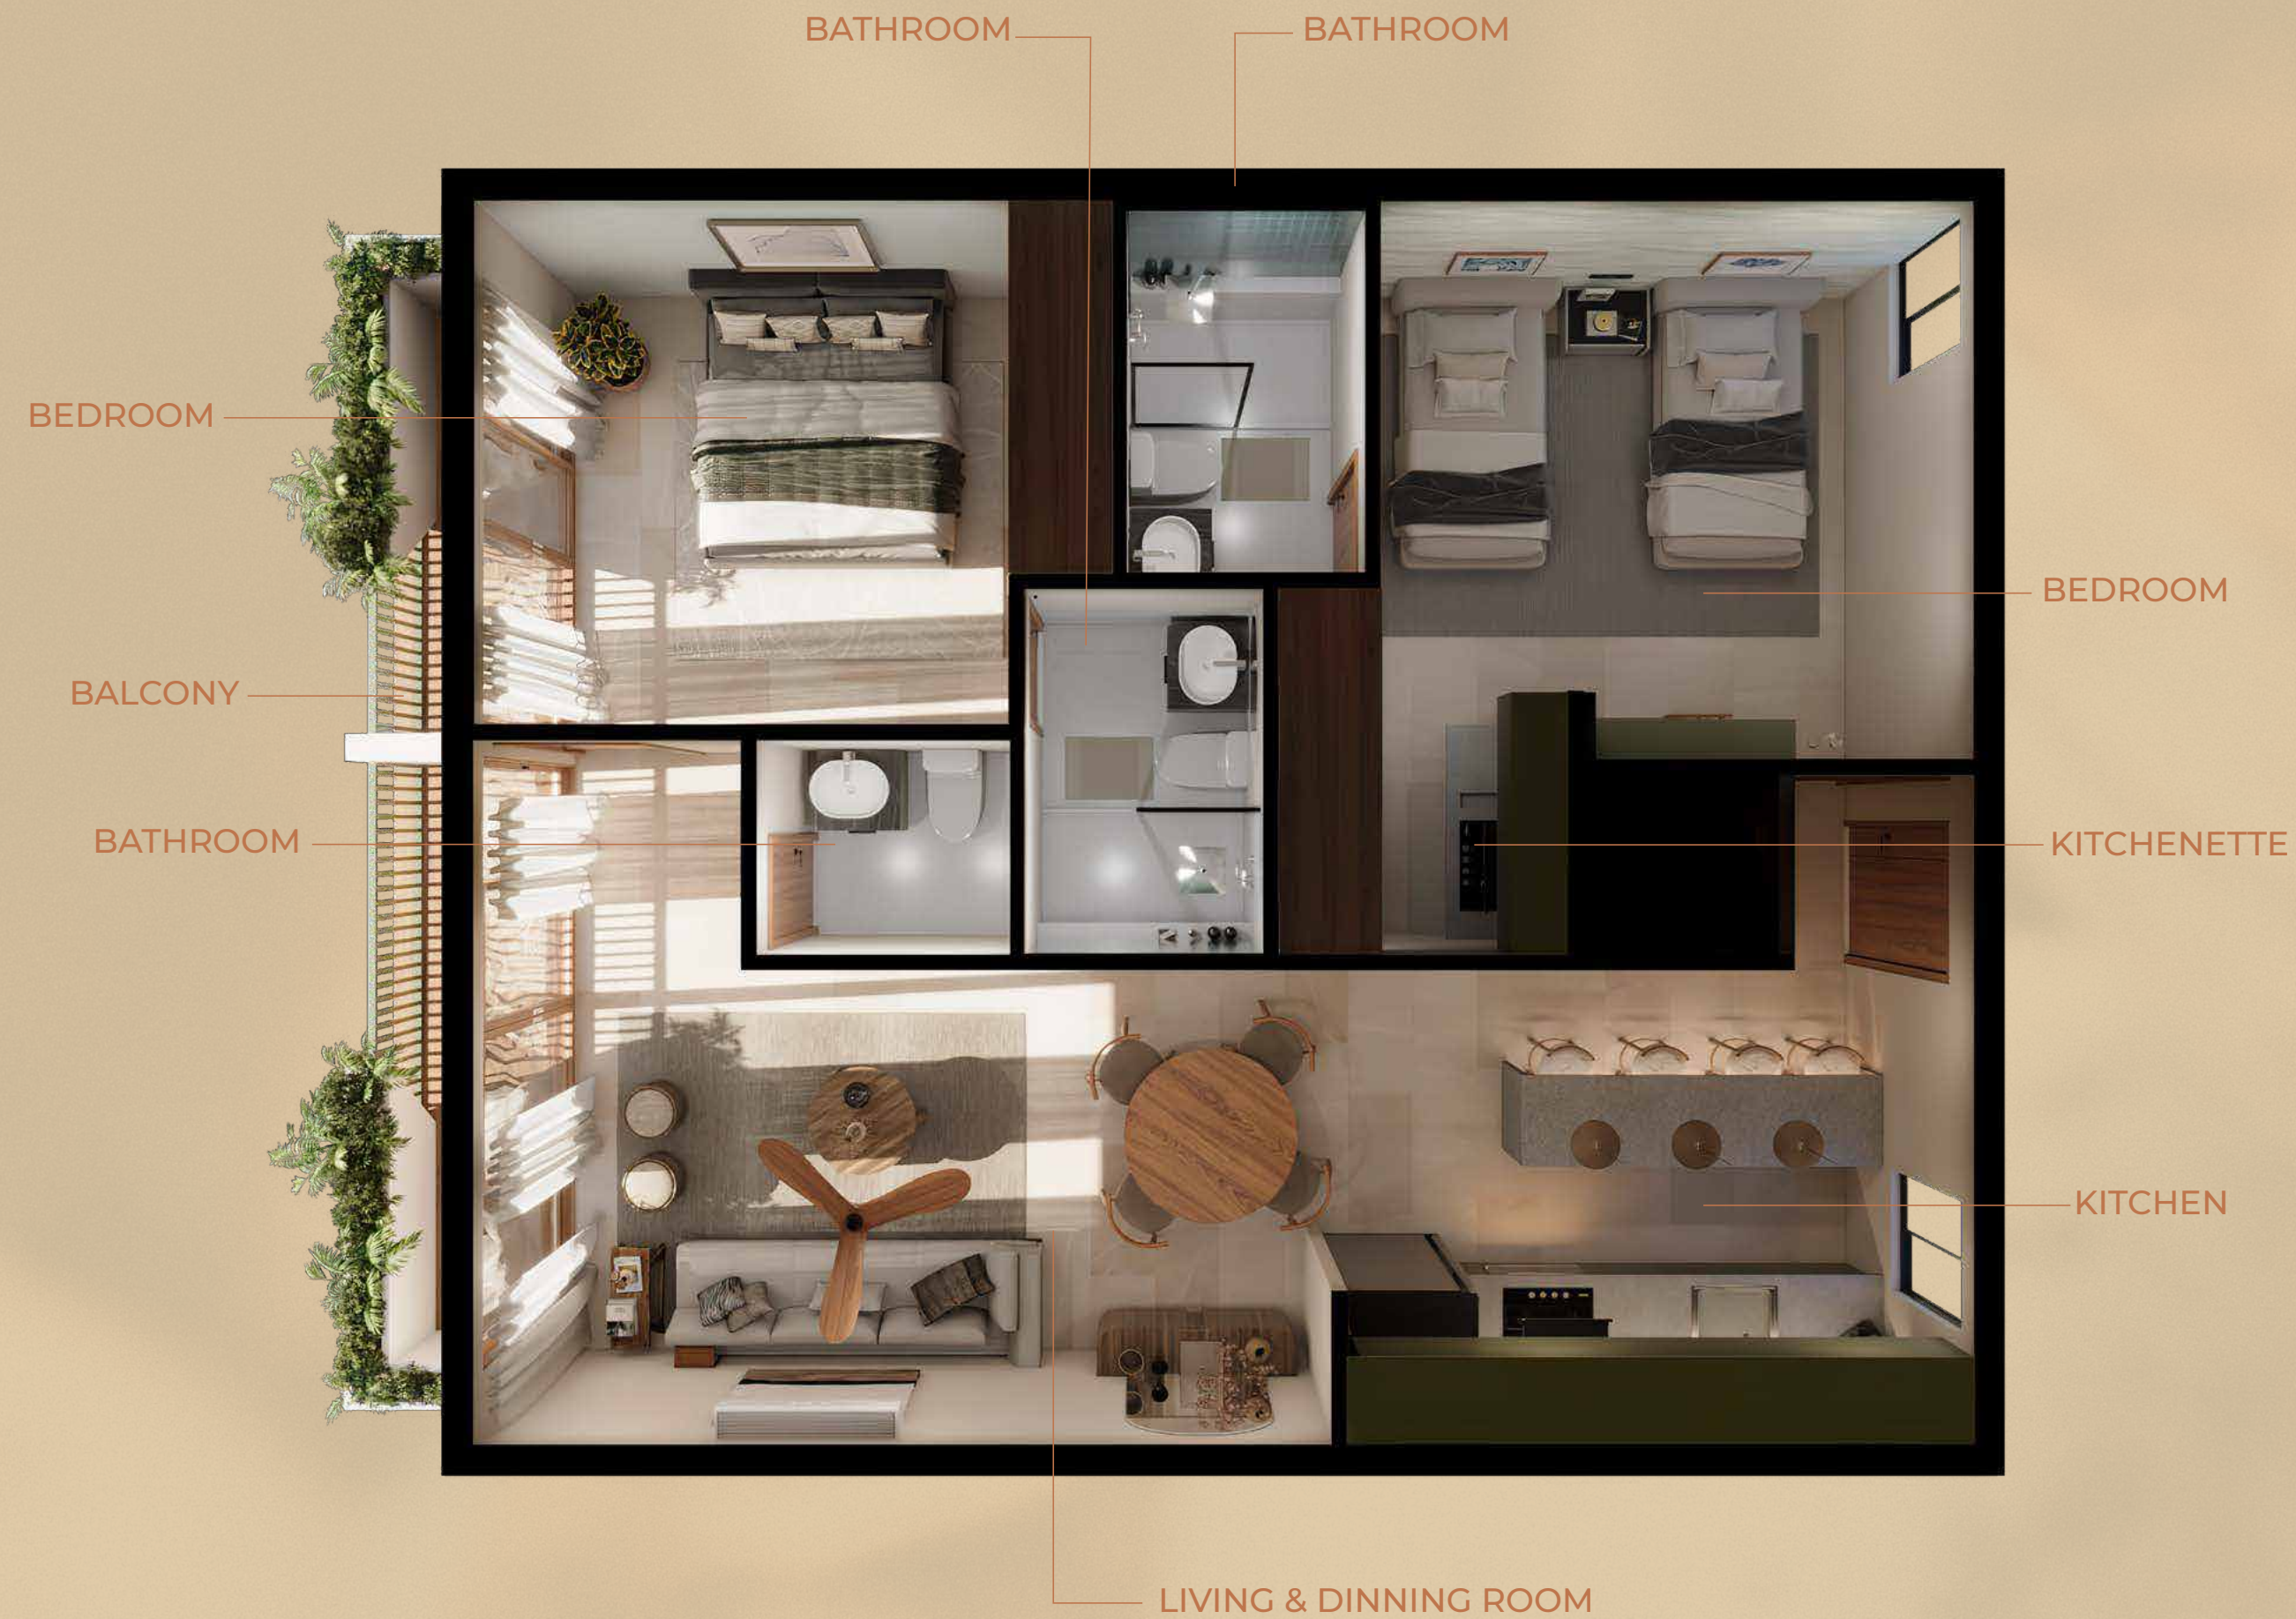


A close-up, warm-toned photograph of a stack of coconuts. The coconuts are arranged in a way that shows their textured, brown husks. In the foreground, a piece of dried palm frond or similar natural material is visible, adding to the organic and tropical feel of the image. The lighting is soft and directional, creating highlights and shadows that emphasize the textures of the coconuts and the frond.

THE UNITS

MEET TRÓPICO UNITS

Isometric 1 bed

*Illustrative image

Isometric 2 bed

*Illustrative image