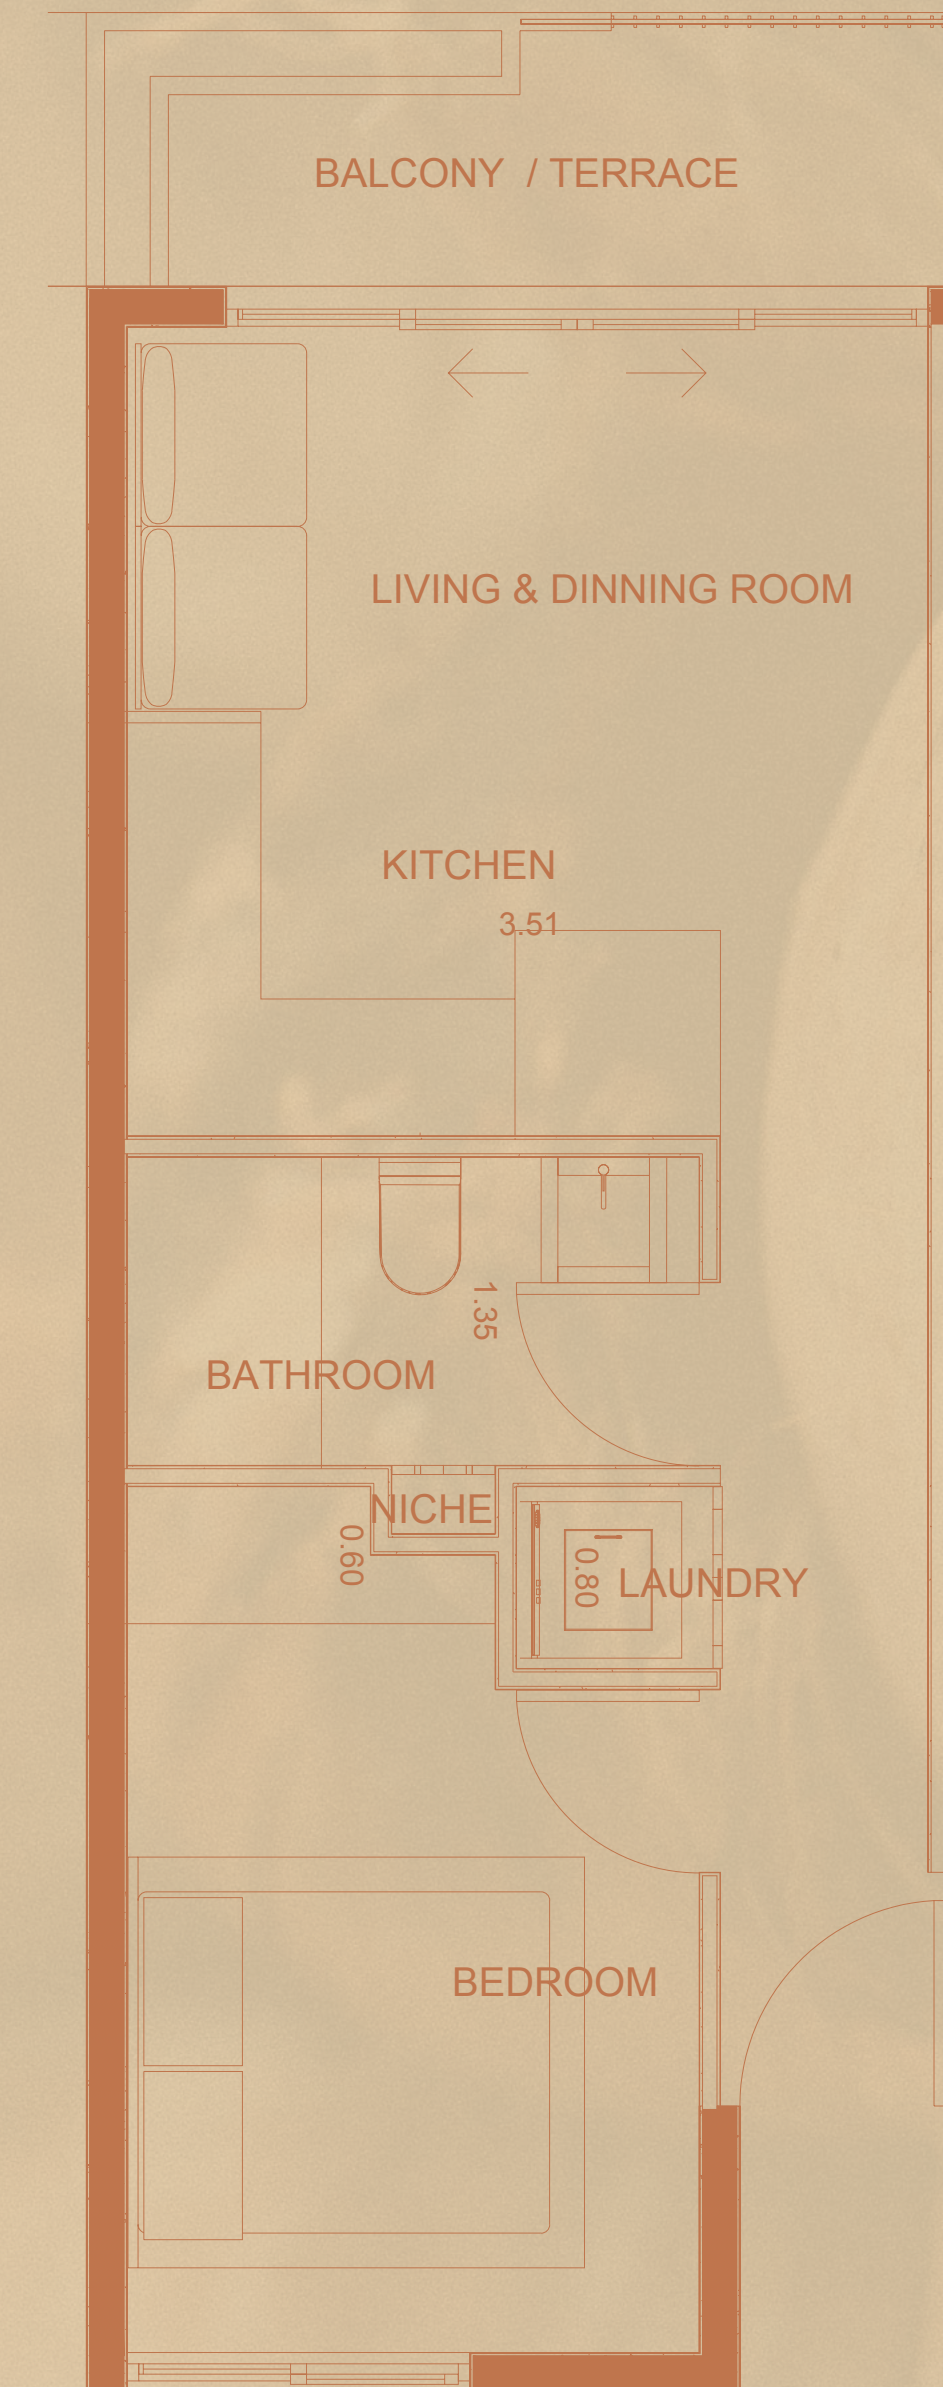


A close-up, warm-toned photograph of a stack of coconuts. The coconuts are arranged in a way that shows their textured, brown husks. In the foreground, a piece of dried palm frond or similar natural material is visible, adding to the organic and tropical feel of the image. The lighting is soft and directional, creating highlights and shadows that emphasize the textures of the coconuts and the frond.

THE UNITS

MEET TRÓPICO UNITS

Isometric 1 bed

*Illustrative image

Isometric 2 bed

*Illustrative image