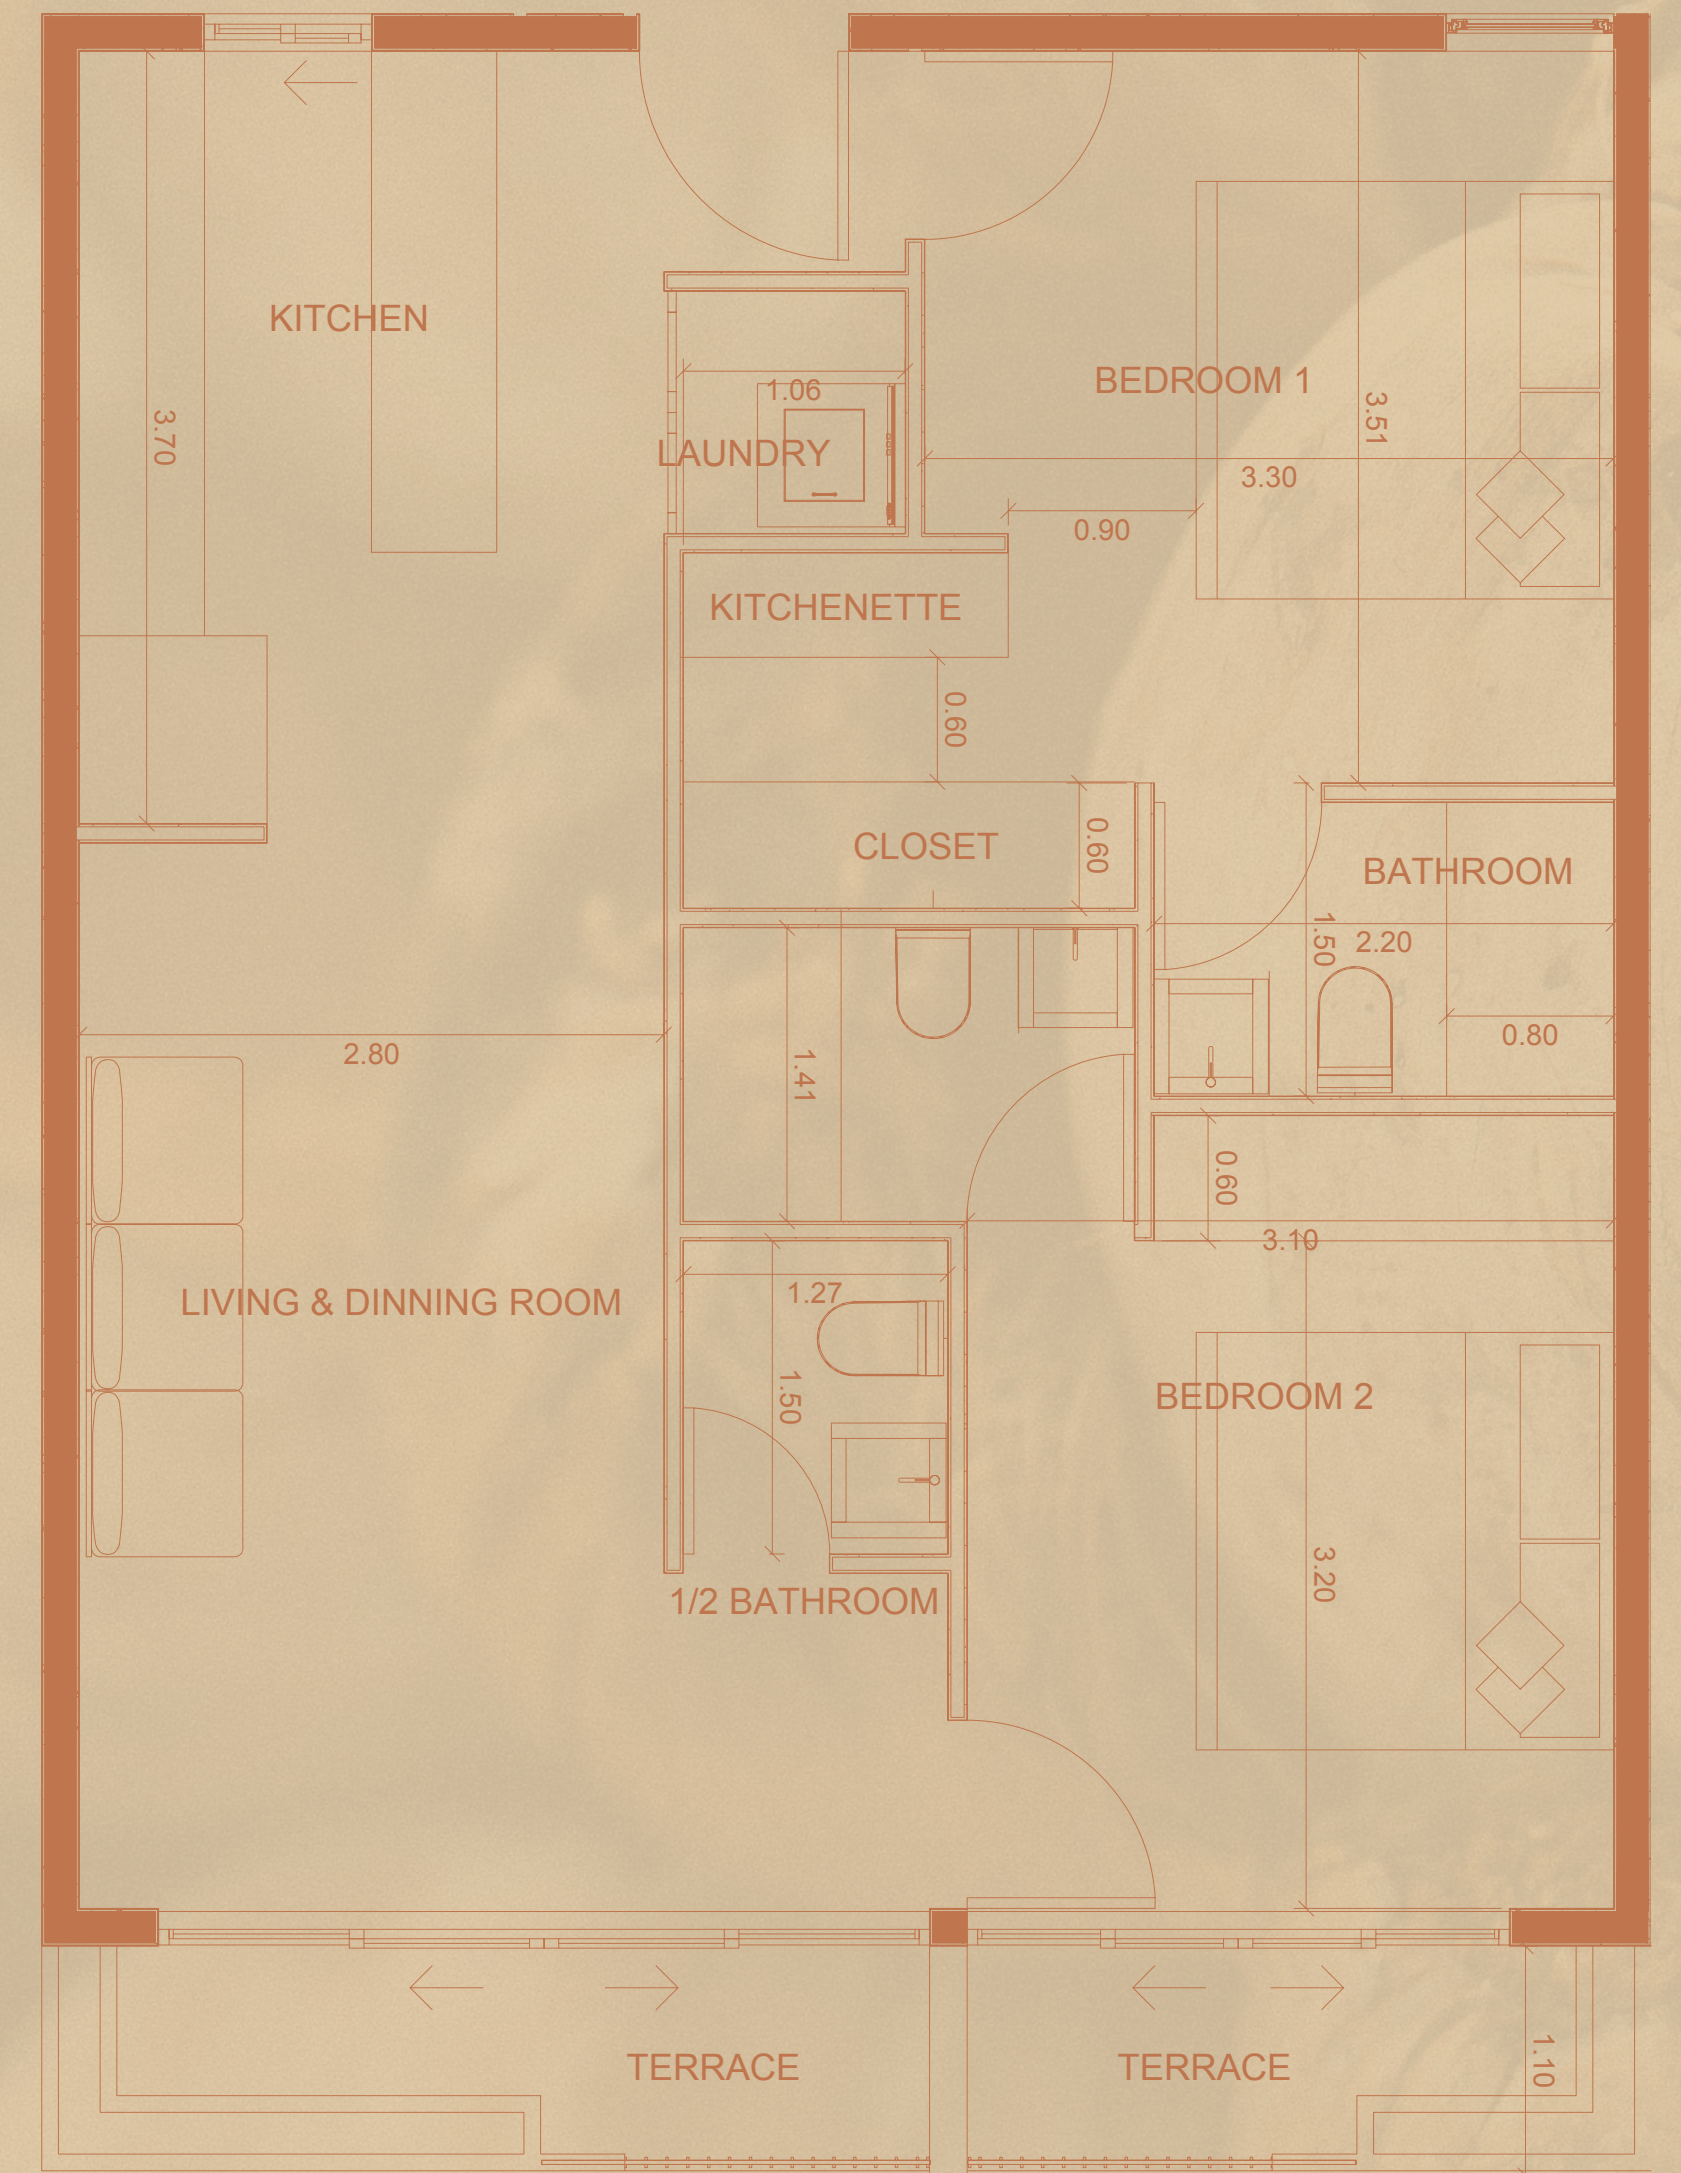


A close-up, warm-toned photograph of a stack of coconuts. The coconuts are arranged in a way that shows their textured, brown husks. In the foreground, a piece of dried palm frond or similar natural material is visible, adding to the organic and tropical feel of the image. The lighting is soft and directional, creating highlights and shadows that emphasize the textures of the coconuts and the frond.

THE UNITS

MEET TRÓPICO UNITS

Isometric 1 bed

*Illustrative image

Isometric 2 bed

*Illustrative image